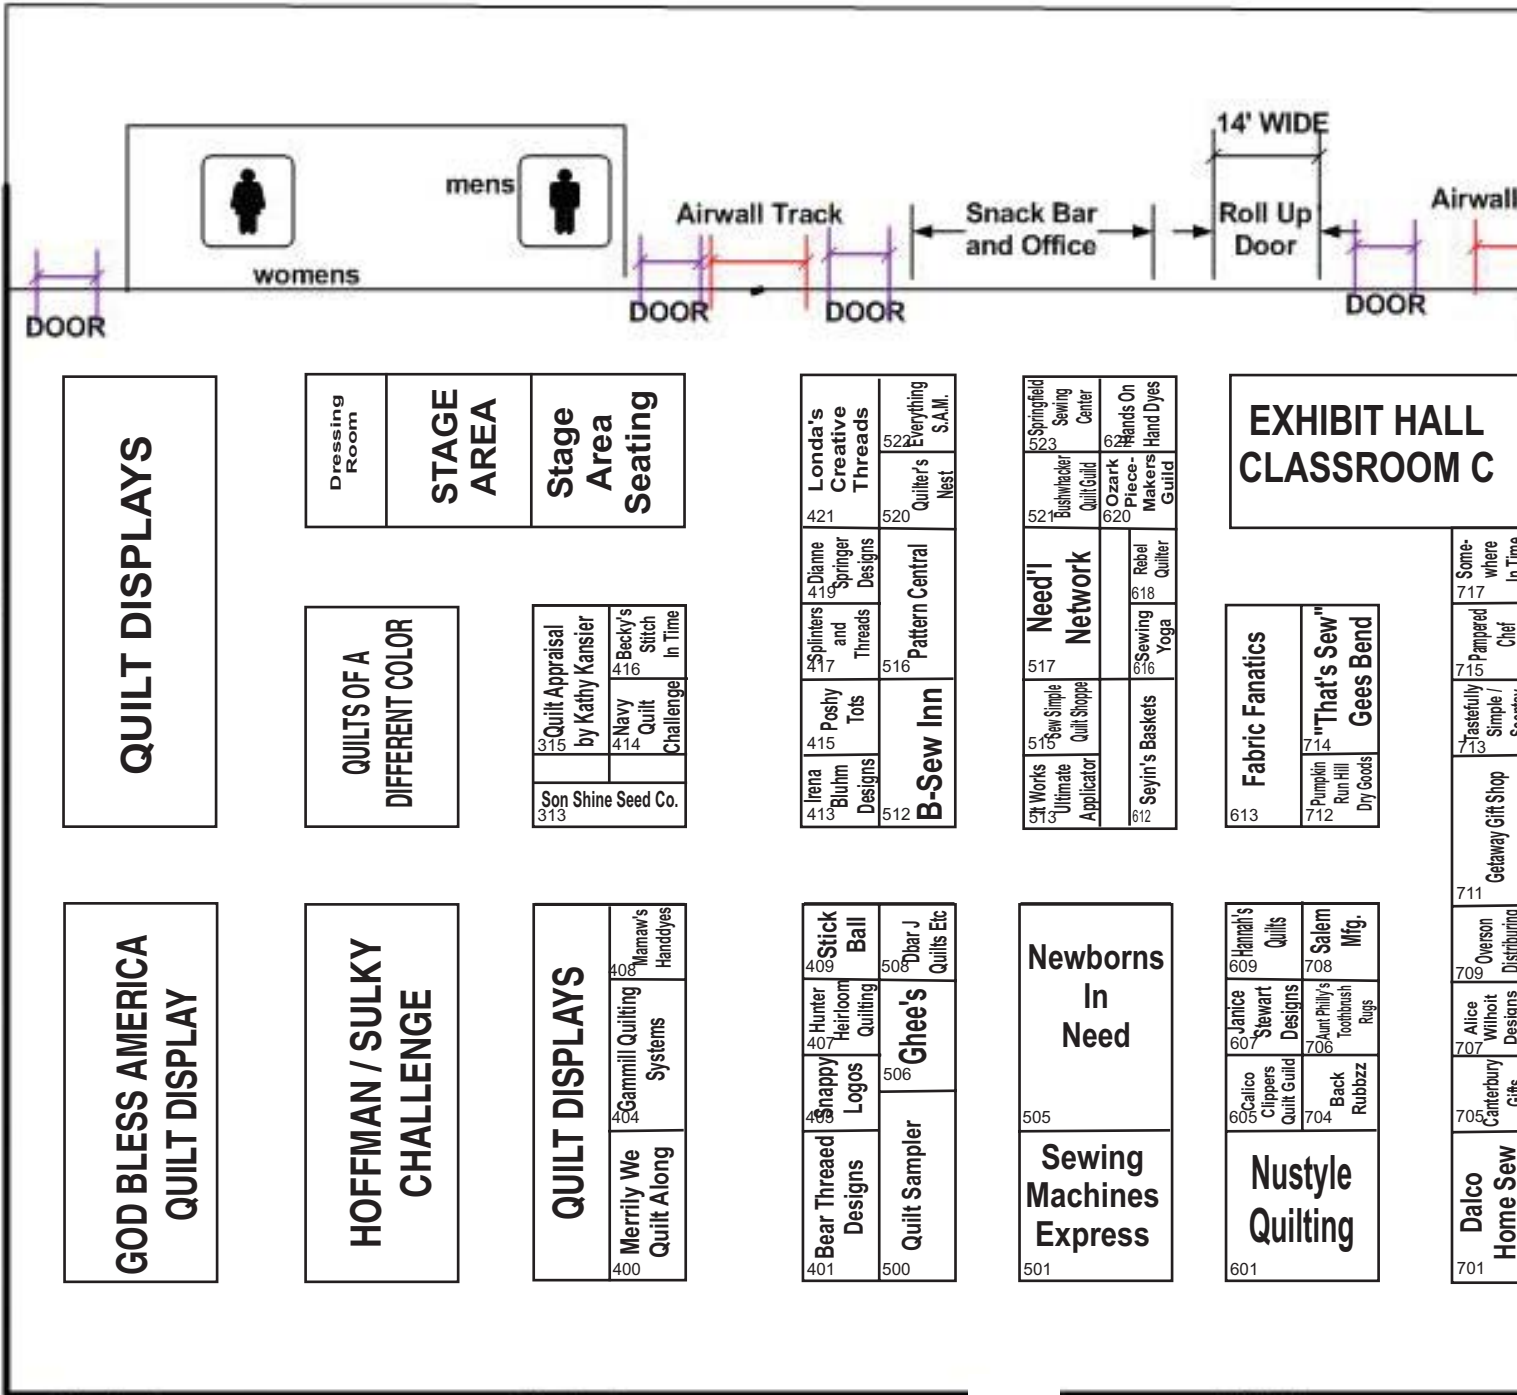

# SPRINGFIELD QUILTING & SEWING EXPO

April 8 - 10,  
2010

Springfield  
Exposition  
Center

Springfield, MO

ENTRANCE